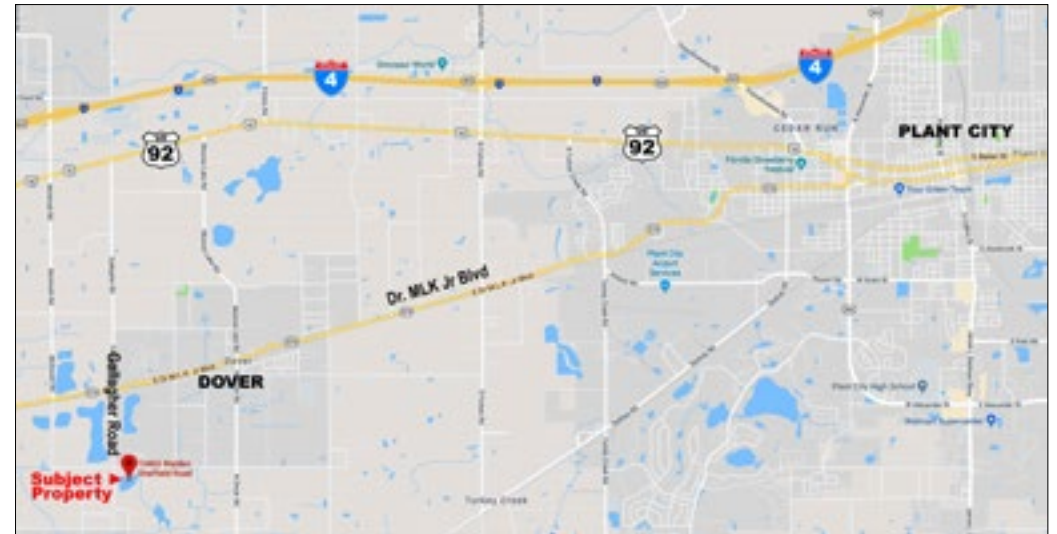

Fischbach **Land Company**

Fischbach Land Company
510 Vonderburg Dr., Suite 302
Brandon, FL 33511
813-540-1000

Private Lakefront Executive Estate 38 Acres, Dover, FL
Spectacular Setting for Multiple Homesites with Lakefront Views!

S-T-R: 08-29-21

Folio/PIN: 084879.0000

Property Taxes: \$190.47

***Zoned 1 Home per Acre
An Excellent Investment Opportunity!
Just Minutes to I-4***

Beautiful Lakefront Views On Every Corner!
Over 2,500 Feet of Lake Frontage

Survey

Centrally Located!
Minutes to I-4, I-75, US 301,
Plant City, Brandon, and Tampa

Directions to Property From I-4:

- Exit 14, McIntosh Road
- Turn south on McIntosh Road (2.8 Miles)
- Turn Left on Walden Sheffield Road (0.5 Miles)
- Property located on southeast corner of Walden Sheffield and S Gallagher Road