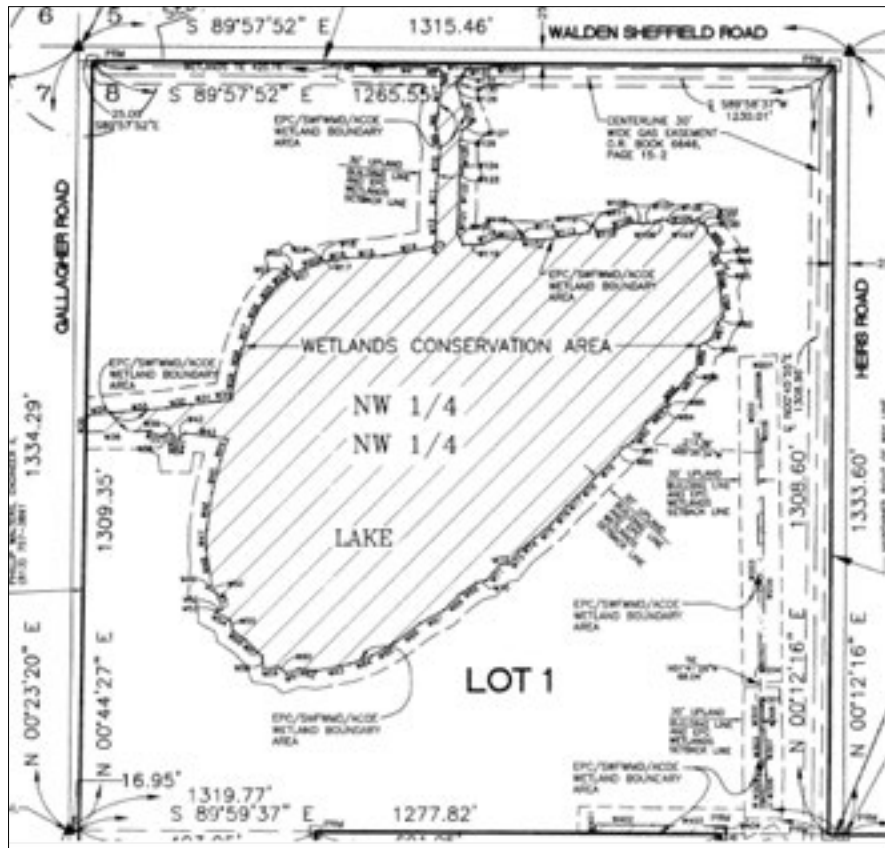

Road Frontage:

- 1,265 +/- feet on Walden Sheffield Road
- 1,309 +/- feet on S Gallagher Road

Water on Site: Lake

Water Frontage: 2,500 +/- feet

Soil Types: Arents

Grass Types: Improved pasture and Bahia mix

Fencing: Perimeter fence

Utilities: Water well and sewer required, electric by TECO

Zoning: AS-1 (Agricultural Single Family 1 unit per acre)

Future Land Use: R-1 (Residential 1)

Property Uses: Farm, homesite, 1-acre lot development

S-T-R: 08-29-21

Folio/PIN: 084879.0000

Property Taxes: \$190.47

***Zoned 1 Home per Acre
An Excellent Investment Opportunity!
Just Minutes to I-4***

Beautiful Lakefront Views On Every Corner!
Over 2,500 Feet of Lake Frontage

Survey

Centrally Located!
Minutes to I-4, I-75, US 301,
Plant City, Brandon, and Tampa

Directions to Property From I-4:

- Exit 14, McIntosh Road
- Turn south on McIntosh Road (2.8 Miles)
- Turn Left on Walden Sheffield Road (0.5 Miles)
- Property located on southeast corner of Walden Sheffield and S Gallagher Road