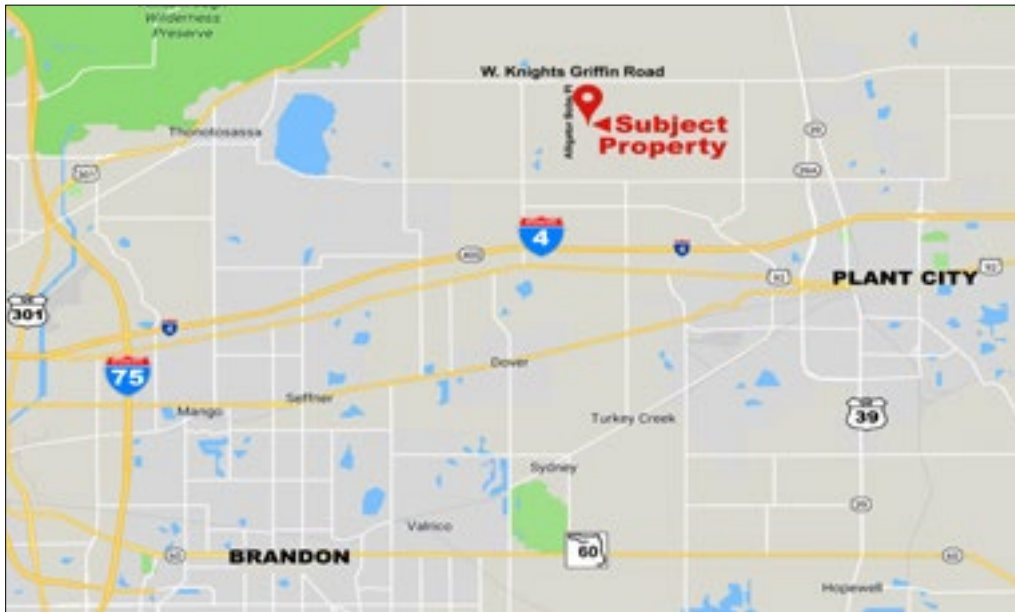

Nearest Intersection: W Knights Griffin Road & Alligator Bobs Place

Directions to Property From I-4:

- Take exit 14 for McIntosh Road
- Turn left onto McIntosh Road (4 miles)
- Turn right onto Knights Griffin Road (2.7 miles)
- Turn right onto Alligator Bobs Place (0.1 miles)
- Look for sign at the end of the road

Assigned Schools:

- Cork Elementary School
- Tomlin Middle School
- Strawberry Crest High School