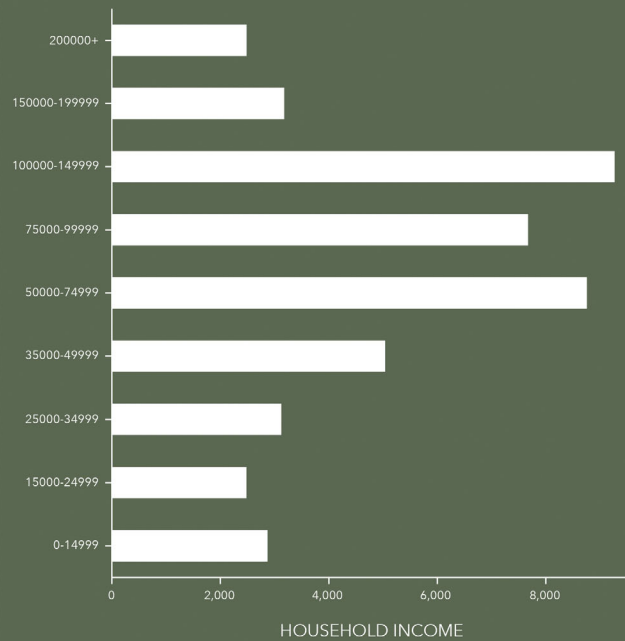

35.8

Median Age

\$59,827

Median Disposable Income

EDUCATION

9%

No High School Diploma

26%

High School Graduate

33%

Some College

32%

Bachelor's/Grad/Prof Degree

INCOME

\$75,386

Median Household Income

\$30,422

Per Capita Income

\$165,867

Median Net Worth

This infographic contains data provided by Esri. The vintage of the data is 2020, 2025.